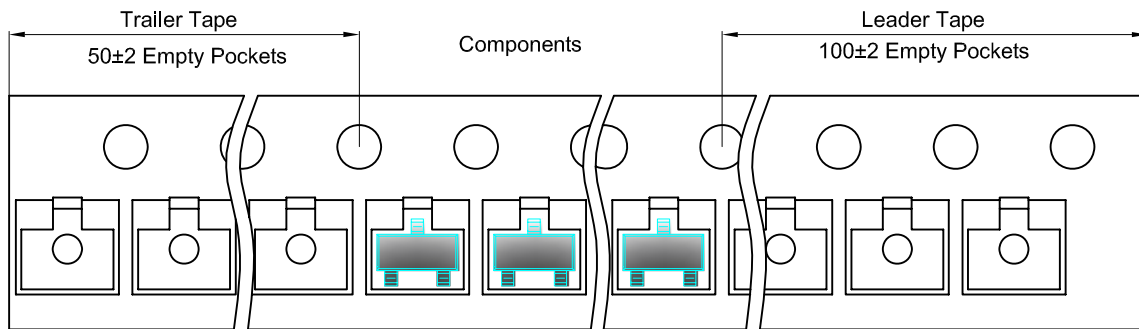

SOT-23-3L Tape Leader and Trailer