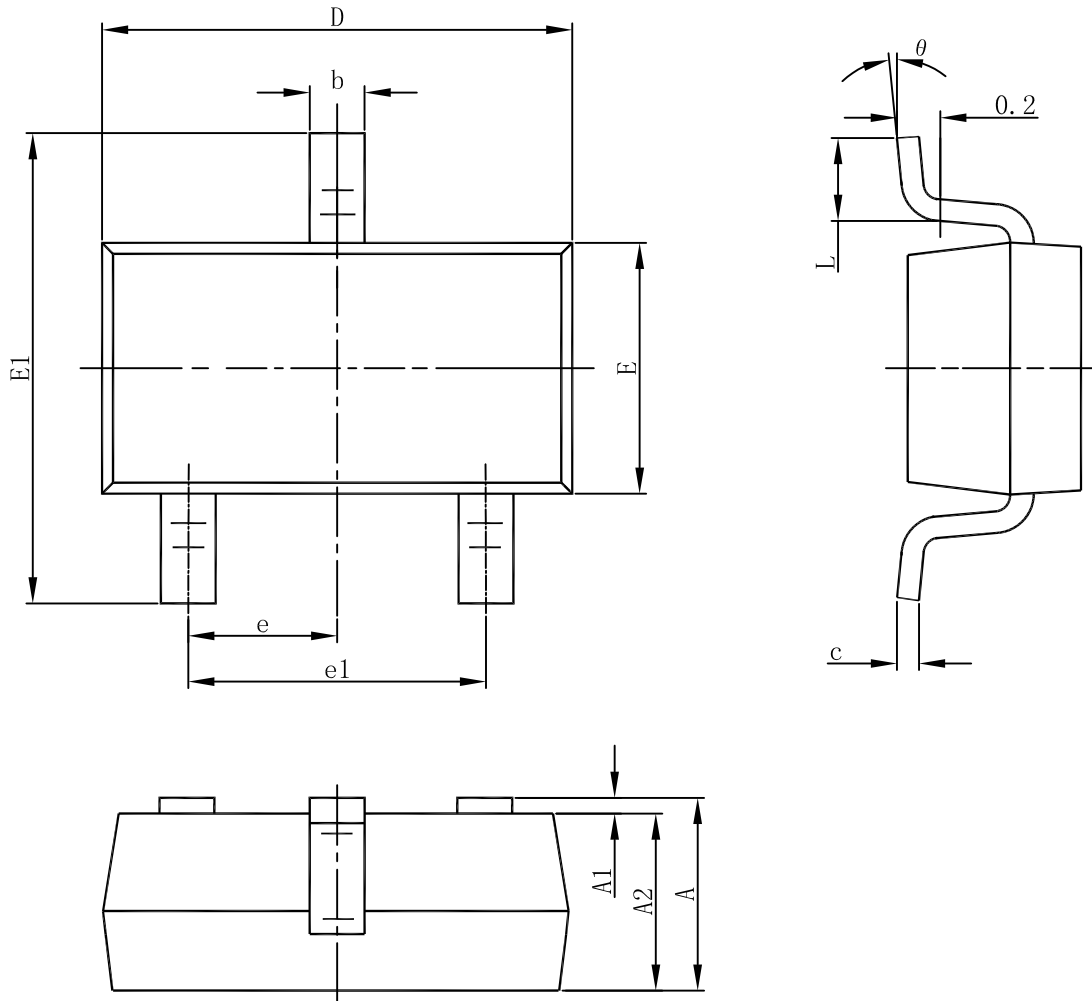

SOT-23-3L PACKAGE OUTLINE DIMENSIONS

Symbol	Dimensions In Millimeters		Dimensions In Inches	
	Min	Max	Min	Max
A	1.050	1.250	0.041	0.049
A1	0.000	0.100	0.000	0.004
A2	1.050	1.150	0.041	0.045
b	0.300	0.500	0.012	0.020
c	0.100	0.200	0.004	0.008
D	2.820	3.020	0.111	0.119
E	1.500	1.700	0.059	0.067
E1	2.650	2.950	0.104	0.116
e	0.950(BSC)		0.037(BSC)	
e1	1.800	2.000	0.071	0.079
L	0.300	0.600	0.012	0.024
theta	0°	8°	0°	8°

SOT-23-3L Tape and reel

SOT-23-3L Embossed Carrier Tape

Packaging Description:

SOT-23-3L parts are shipped in tape. The carrier tape is made from a dissipative (carbon filled) polycarbonate resin. The cover tape is a multilayer film (Heat Activated Adhesive in nature) primarily composed of polyester film, adhesive layer, sealant, and anti-static sprayed agent. These reeled parts in standard option are shipped with 10,000 units per 13" or 33.00 cm diameter reel. The reels are clear in color and is made of polystyrene plastic (anti-static coated).

Dimensions are in millimeter										
Pkg type	A	B	C	d	E	F	P0	P	P1	W
SOT-23-3L	3.15	2.77	1.22	Ø1.50	1.75	3.50	4.00	4.00	2.00	8.00
(Tolerance)	+/-0.1	+/-0.1	+/-0.1	+/-0.1	+/-0.1	+/-0.1	+/-0.1	+/-0.1	+/-0.1	+0.3/-0.1

SOT-23-3L Tape Leader and Trailer

SOT-23-3L Reel

Dimensions are in millimeter								
Reel Option	D	D1	D2	G	H	I	W1	W2
7" Dia	Ø178.00	54.40	13.00	R78.00	R25.60	R6.50	9.50	12.30
Tolerance	+/-2	+/-1	+/-1	+/-1	+/-1	+/-1	+/-1	+/-1