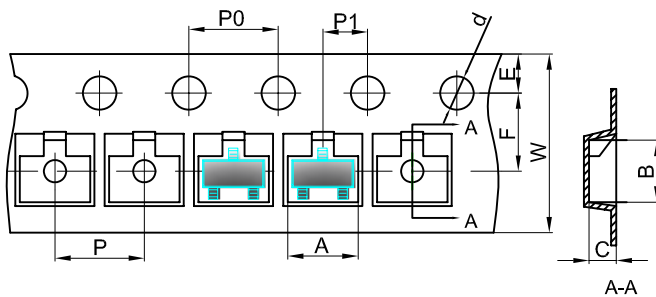

SOT-23-3L PACKAGE OUTLINE DIMENSIONS

Symbol	Dimensions In Millimeters		Dimensions In Inches	
	Min	Max	Min	Max
A	1.050	1.250	0.041	0.049
A1	0.000	0.100	0.000	0.004
A2	1.050	1.150	0.041	0.045
b	0.300	0.500	0.012	0.020
c	0.100	0.200	0.004	0.008
D	2.820	3.020	0.111	0.119
E	1.500	1.700	0.059	0.067
E1	2.650	2.950	0.104	0.116
e	0.950(BSC)		0.037(BSC)	
e1	1.800	2.000	0.071	0.079
L	0.300	0.600	0.012	0.024
theta	0°	8°	0°	8°

SOT-23-3L Tape and reel

SOT-23-3L Embossed Carrier Tape

Packaging Description:

SOT-23-3L parts are shipped in tape. The carrier tape is made from a dissipative (carbon filled) polycarbonate resin. The cover tape is a multilayer film (Heat Activated Adhesive in nature) primarily composed of polyester film, adhesive layer, sealant, and anti-static sprayed agent. These reeled parts in standard option are shipped with 10,000 units per 13" or 33.00 cm diameter reel. The reels are clear in color and is made of polystyrene plastic (anti-static coated).

Dimensions are in millimeter										
Pkg type	A	B	C	d	E	F	P0	P	P1	W
SOT-23-3L	3.15	2.77	1.22	Ø1.50	1.75	3.50	4.00	4.00	2.00	8.00
(Tolerance)	+/-0.1	+/-0.1	+/-0.1	+/-0.1	+/-0.1	+/-0.1	+/-0.1	+/-0.1	+/-0.1	+0.3/-0.1

SOT-23-3L Tape Leader and Trailer

SOT-23-3L Reel

Dimensions are in millimeter								
Reel Option	D	D1	D2	G	H	I	W1	W2
7" Dia	Ø178.00	54.40	13.00	R78.00	R25.60	R6.50	9.50	12.30
Tolerance	+/-2	+/-1	+/-1	+/-1	+/-1	+/-1	+/-1	+/-1