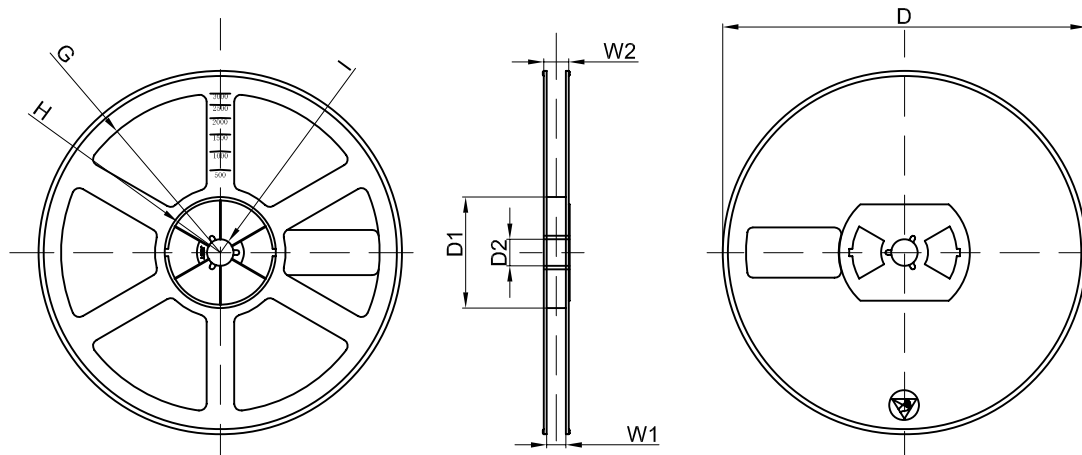

SOT-23-3L PACKAGE OUTLINE DIMENSIONS

Symbol	Dimensions In Millimeters		Dimensions In Inches	
	Min	Max	Min	Max
A	1.050	1.250	0.041	0.049
A1	0.000	0.100	0.000	0.004
A2	1.050	1.150	0.041	0.045
b	0.300	0.500	0.012	0.020
c	0.100	0.200	0.004	0.008
D	2.820	3.020	0.111	0.119
E	1.500	1.700	0.059	0.067
E1	2.650	2.950	0.104	0.116
e	0.950(BSC)		0.037(BSC)	
e1	1.800	2.000	0.071	0.079
L	0.300	0.600	0.012	0.024
theta	0°	8°	0°	8°

SOT-23-3L Tape and reel

SOT-23-3L Embossed Carrier Tape

Packaging Description:

SOT-23-3L parts are shipped in tape. The carrier tape is made from a dissipative (carbon filled) polycarbonate resin. The cover tape is a multilayer film (Heat Activated Adhesive in nature) primarily composed of polyester film, adhesive layer, sealant, and anti-static sprayed agent. These reeled parts in standard option are shipped with 10,000 units per 13" or 33.00 cm diameter reel. The reels are clear in color and is made of polystyrene plastic (anti-static coated).

Dimensions are in millimeter										
Pkg type	A	B	C	d	E	F	P0	P	P1	W
SOT-23-3L	3.15	2.77	1.22	Ø1.50	1.75	3.50	4.00	4.00	2.00	8.00
(Tolerance)	+/-0.1	+/-0.1	+/-0.1	+/-0.1	+/-0.1	+/-0.1	+/-0.1	+/-0.1	+/-0.1	+0.3/-0.1

SOT-23-3L Tape Leader and Trailer

SOT-23-3L Reel

Dimensions are in millimeter								
Reel Option	D	D1	D2	G	H	I	W1	W2
7" Dia	Ø178.00	54.40	13.00	R78.00	R25.60	R6.50	9.50	12.30
Tolerance	+/-2	+/-1	+/-1	+/-1	+/-1	+/-1	+/-1	+/-1