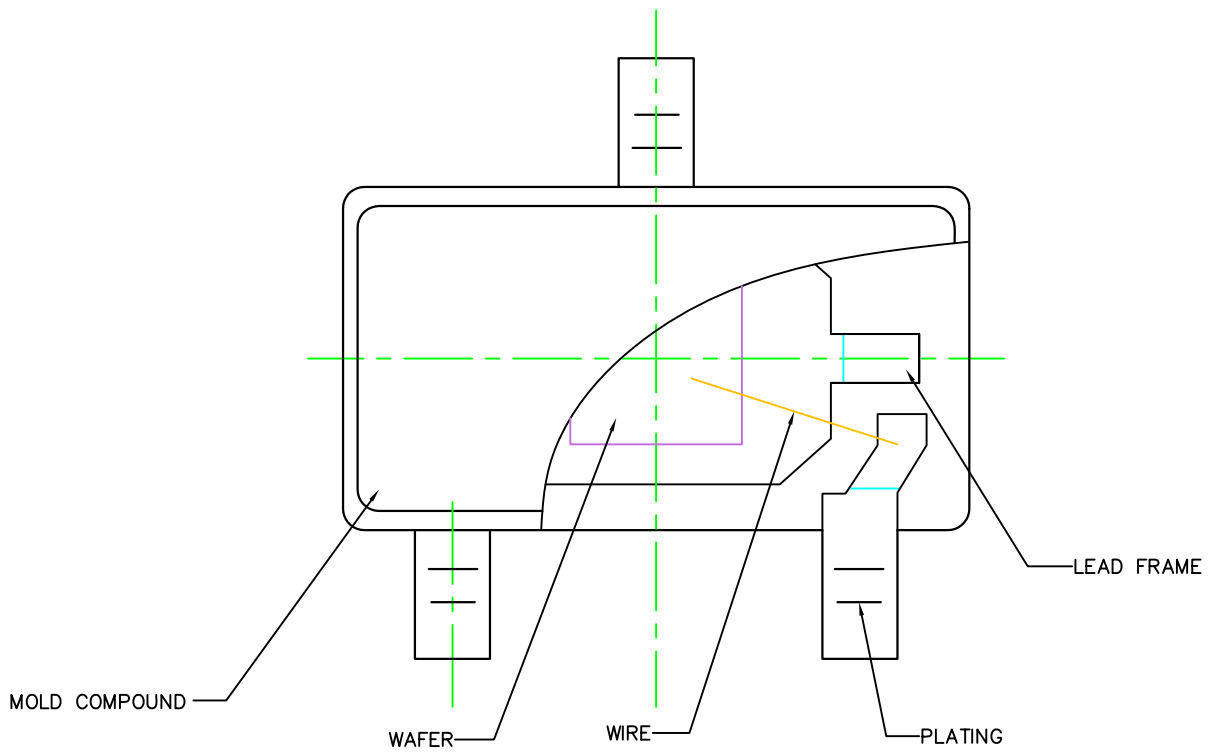

SOT-23-3L PACKAGE OUTLINE DIMENSIONS

Symbol	Dimensions In Millimeters		Dimensions In Inches	
	Min	Max	Min	Max
A	1.050	1.250	0.041	0.049
A1	0.000	0.100	0.000	0.004
A2	1.050	1.150	0.041	0.045
b	0.300	0.500	0.012	0.020
c	0.100	0.200	0.004	0.008
D	2.820	3.020	0.111	0.119
E	1.500	1.700	0.059	0.067
E1	2.650	2.950	0.104	0.116
e	0.950(BSC)		0.037(BSC)	
e1	1.800	2.000	0.071	0.079
L	0.300	0.600	0.012	0.024
theta	0°	8°	0°	8°

Disc No.

Old Drawing No.

Drawing No.

Date Sign.

Format (1)

					Finish	Refer To Technology Specification		
					SOT-23-3L			
Mark	QTY.	CN No.	Sign.	Date				
Design						Step	Rev.	Scale
Check							A	40:1
Process						1 OF 1		
Stand.					JCET Co., Ltd			
Approve								

SOT-23-3L Tape and reel

SOT-23-3L Embossed Carrier Tape

Packaging Description:

SOT-23-3L parts are shipped in tape. The carrier tape is made from a dissipative (carbon filled) polycarbonate resin. The cover tape is a multilayer film (Heat Activated Adhesive in nature) primarily composed of polyester film, adhesive layer, sealant, and anti-static sprayed agent. These reeled parts in standard option are shipped with 10,000 units per 13" or 33.00 cm diameter reel. The reels are clear in color and is made of polystyrene plastic (anti-static coated).

SOT-23-3L Tape Leader and Trailer

SOT-23-3L Reel

Dimensions are in millimeter								
Reel Option	D	D1	D2	G	H	I	W1	W2
7" Dia	Ø178.00	54.40	13.00	R78.00	R25.60	R6.50	9.50	12.30
Tolerance	+/-2	+/-1	+/-1	+/-1	+/-1	+/-1	+/-1	+/-1