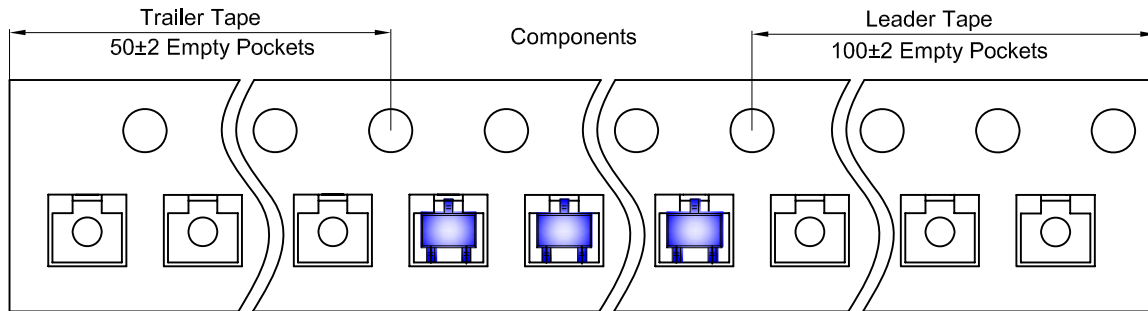

SOT-323 Tape Leader and Trailer