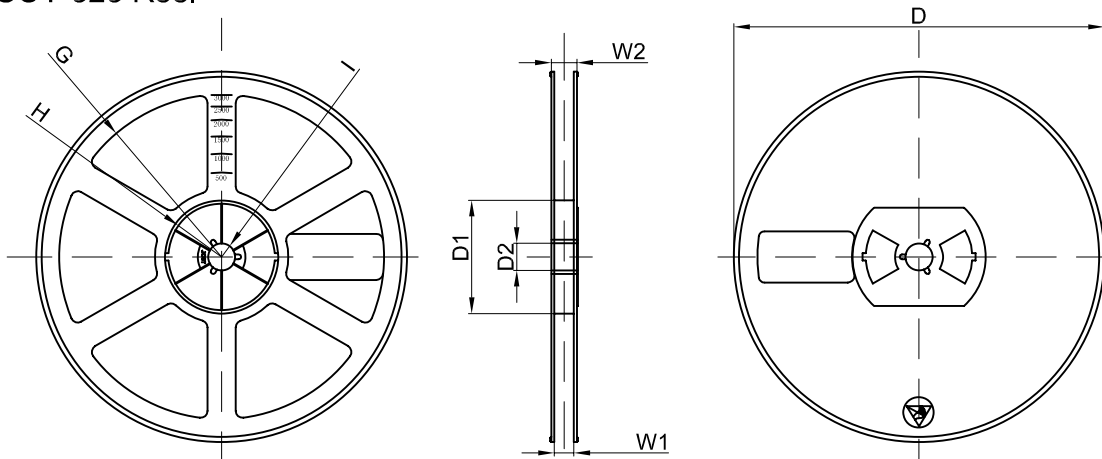

SOT-323 PACKAGE OUTLINE DIMENSIONS

Symbol	Dimensions In Millimeters		Dimensions In Inches	
	Min.	Max.	Min.	Max.
A	0.900	1.100	0.035	0.043
A1	0.000	0.100	0.000	0.004
A2	0.900	1.000	0.035	0.039
b	0.200	0.400	0.008	0.016
c	0.080	0.150	0.003	0.006
D	2.000	2.200	0.079	0.087
E	1.150	1.350	0.045	0.053
E1	2.150	2.450	0.085	0.096
e	0.650 TYP.		0.026 TYP.	
e1	1.200	1.400	0.047	0.055
L	0.525 REF.		0.021 REF.	
L1	0.260	0.460	0.010	0.018
θ	0°	8°	0°	8°

中心距：1.30
 脚宽：0.30
 焊盘宽：0.50
 脚长：0.53
 焊盘长：0.80

技术要求

1. 塑封体尺寸2.10×1.25;
2. 未注公差为：±0.05;
3. 所有单位为：mm。

媒体编号

镀涂

旧底图总号

SOT-323
焊盘

底图总号

制图:

描图:

幅面: A4

SOT-323 Tape and reel

SOT-323 Embossed Carrier Tape

Packaging Description:

SOT-323 parts are shipped in tape. The carrier tape is made from a dissipative (carbon filled) polycarbonate resin. The cover tape is a multilayer film (Heat Activated Adhesive in nature) primarily composed of polyester film, adhesive layer, sealant, and anti-static sprayed agent. These reeled parts in standard option are shipped with 3,000 units per 7" or 17.8cm diameter reel. The reels are clear in color and is made of polystyrene plastic (anti-static coated).

SOT-323 Tape Leader and Trailer

SOT-323 Reel

Dimensions are in millimeter								
Reel Option	D	D1	D2	G	H	I	W1	W2
7"Dia	Ø178.00	54.40	13.00	R78.00	R25.60	R6.50	9.50	12.30
Tolerance	+/-2	+/-1	+/-1	+/-1	+/-1	+/-1	+/-1	+/-1