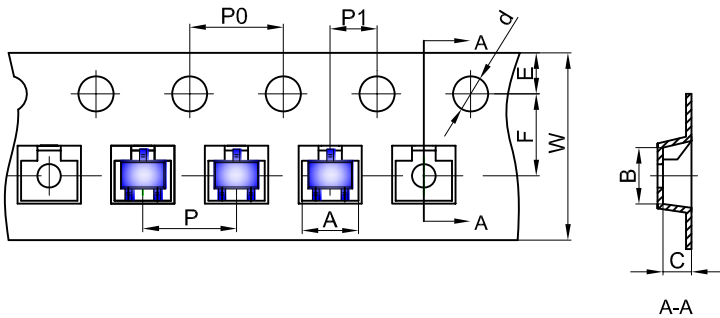

制图:

描图:

幅面: A4

SOT-323 Tape and reel

SOT-323 Embossed Carrier Tape

Packaging Description:

SOT-323 parts are shipped in tape. The carrier tape is made from a dissipative (carbon filled) polycarbonate resin. The cover tape is a multilayer film (Heat Activated Adhesive in nature) primarily composed of polyester film, adhesive layer, sealant, and anti-static sprayed agent. These reeled parts in standard option are shipped with 3,000 units per 7" or 17.8cm diameter reel. The reels are clear in color and is made of polystyrene plastic (anti-static coated).