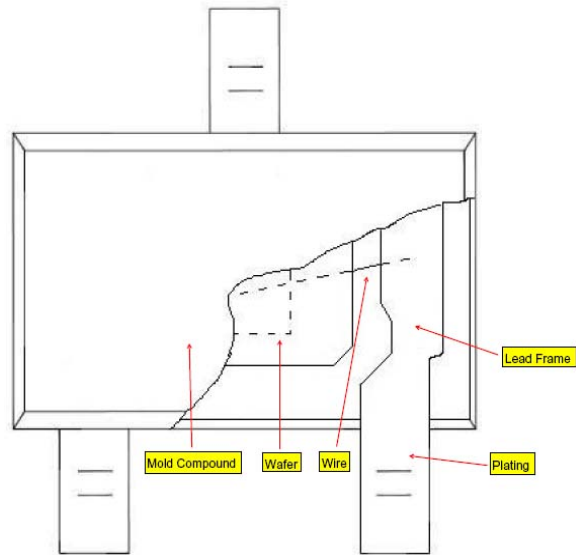

中心距：1.30
 脚宽：0.30
 焊盘宽：0.50
 脚长：0.53
 焊盘长：0.80

技术要求

1. 塑封体尺寸2.10×1.25;
2. 未注公差为：±0.05;
3. 所有单位为：mm。

媒体编号

镀涂

旧底图总号

SOT-323
焊盘

底图总号

制图:

描图:

幅面: A4

SOT-323 Tape and reel

SOT-323 Embossed Carrier Tape

Packaging Description:

SOT-323 parts are shipped in tape. The carrier tape is made from a dissipative (carbon filled) polycarbonate resin. The cover tape is a multilayer film (Heat Activated Adhesive in nature) primarily composed of polyester film, adhesive layer, sealant, and anti-static sprayed agent. These reeled parts in standard option are shipped with 3,000 units per 7" or 17.8cm diameter reel. The reels are clear in color and is made of polystyrene plastic (anti-static coated).