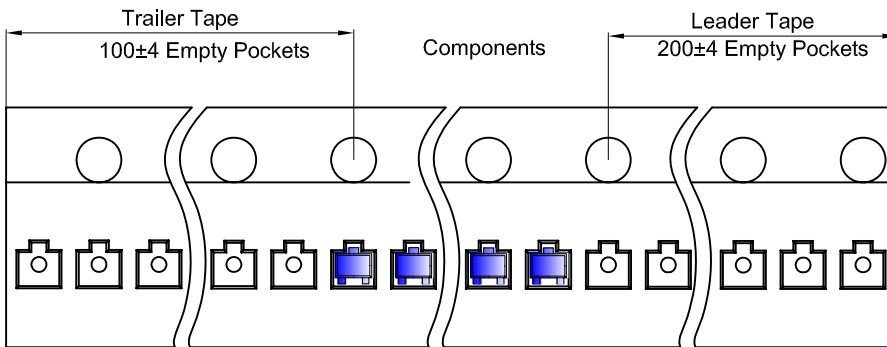

SOT-723 Tape Leader and Trailer