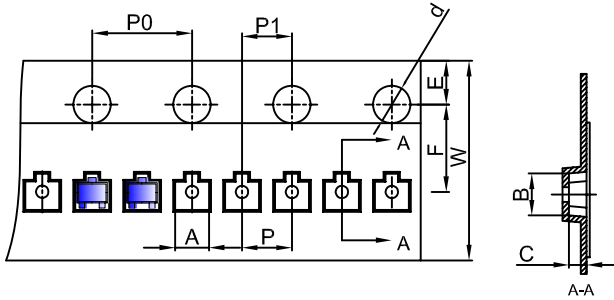

中心距：0.80
 脚宽：0.32/0.22
 焊盘宽：0.42/0.32
 脚长：0.20
 焊盘长：0.30

技术要求

1. 塑封体尺寸1.20×0.80×0.50;
2. 未注公差为：±0.05;
3. 所有单位为：mm。

媒体编号

镀涂

旧底图总号

SOT-723
焊盘

底图总号

SOT-723 Embossed Carrier Tape

Packaging Description:

SOT-723 parts are shipped in tape. The carrier tape is made from a dissipative (carbon filled) polycarbonate resin. The cover tape is a multilayer film (Heat Activated Adhesive in nature) primarily composed of polyester film, adhesive layer, sealant, and anti-static sprayed agent. These reeled parts in standard option are shipped with 8,000 units per 7" or 17.8cm diameter reel. The reels are clear in color and is made of polystyrene plastic (anti-static coated).