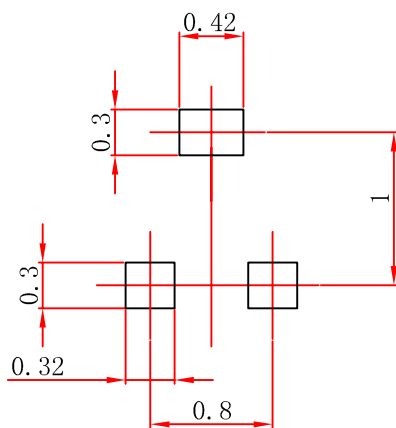

SOT-723 PACKAGE OUTLINE DIMENSIONS

Symbol	Dimensions In Millimeters		Dimensions In Inches	
	Min.	Max.	Min.	Max.
A	0.430	0.500	0.017	0.020
A1	0.000	0.050	0.000	0.002
b	0.170	0.270	0.007	0.011
b1	0.270	0.370	0.011	0.015
c	0.080	0.150	0.003	0.006
D	1.150	1.250	0.045	0.049
E	1.150	1.250	0.045	0.049
E1	0.750	0.850	0.030	0.033
e	0.800TYP.		0.031TYP.	
θ	7° REF.		7° REF.	

中心距：0.80
 脚宽：0.32/0.22
 焊盘宽：0.42/0.32
 脚长：0.20
 焊盘长：0.30

技术要求

1. 塑封体尺寸1.20×0.80×0.50;
2. 未注公差为：±0.05;
3. 所有单位为：mm。

媒体编号

镀涂

旧底图总号

SOT-723
焊盘

底图总号

SOT-723 Embossed Carrier Tape

Packaging Description:

SOT-723 parts are shipped in tape. The carrier tape is made from a dissipative (carbon filled) polycarbonate resin. The cover tape is a multilayer film (Heat Activated Adhesive in nature) primarily composed of polyester film, adhesive layer, sealant, and anti-static sprayed agent. These reeled parts in standard option are shipped with 8,000 units per 7" or 17.8cm diameter reel. The reels are clear in color and is made of polystyrene plastic (anti-static coated).

SOT-723 Tape Leader and Trailer

SOT-723 Reel

Dimensions are in millimeter								
Reel Option	D	D1	D2	G	H	I	W1	W2
7" Dia	Ø178.00	54.40	13.00	R78.00	R25.60	R6.50	9.50	12.30
Tolerance	+/-2	+/-1	+/-1	+/-1	+/-1	+/-1	+/-1	+/-1