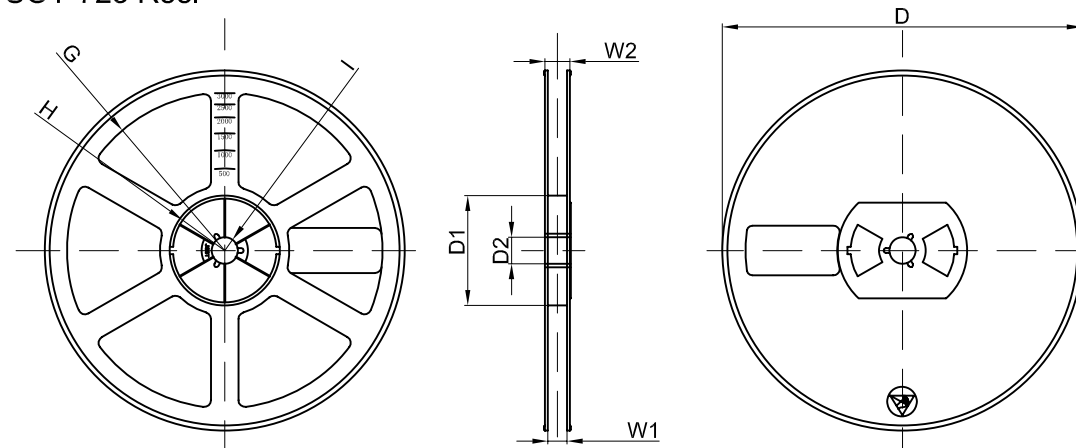

SOT-723 PACKAGE OUTLINE DIMENSIONS

Symbol	Dimensions In Millimeters		Dimensions In Inches	
	Min.	Max.	Min.	Max.
A	0.430	0.500	0.017	0.020
A1	0.000	0.050	0.000	0.002
b	0.170	0.270	0.007	0.011
b1	0.270	0.370	0.011	0.015
c	0.080	0.150	0.003	0.006
D	1.150	1.250	0.045	0.049
E	1.150	1.250	0.045	0.049
E1	0.750	0.850	0.030	0.033
e	0.800TYP.		0.031TYP.	
θ	7° REF.		7° REF.	

中心距：0.80
 脚宽：0.32/0.22
 焊盘宽：0.42/0.32
 脚长：0.20
 焊盘长：0.30

技术要求

1. 塑封体尺寸1.20×0.80×0.50;
2. 未注公差为：±0.05;
3. 所有单位为：mm。

媒体编号

镀涂

旧底图总号

SOT-723
焊盘

底图总号

SOT-723 Embossed Carrier Tape

Packaging Description:

SOT-723 parts are shipped in tape. The carrier tape is made from a dissipative (carbon filled) polycarbonate resin. The cover tape is a multilayer film (Heat Activated Adhesive in nature) primarily composed of polyester film, adhesive layer, sealant, and anti-static sprayed agent. These reeled parts in standard option are shipped with 8,000 units per 7" or 17.8cm diameter reel. The reels are clear in color and is made of polystyrene plastic (anti-static coated).

SOT-723 Tape Leader and Trailer

SOT-723 Reel

Dimensions are in millimeter								
Reel Option	D	D1	D2	G	H	I	W1	W2
7" Dia	Ø178.00	54.40	13.00	R78.00	R25.60	R6.50	9.50	12.30
Tolerance	+/-2	+/-1	+/-1	+/-1	+/-1	+/-1	+/-1	+/-1