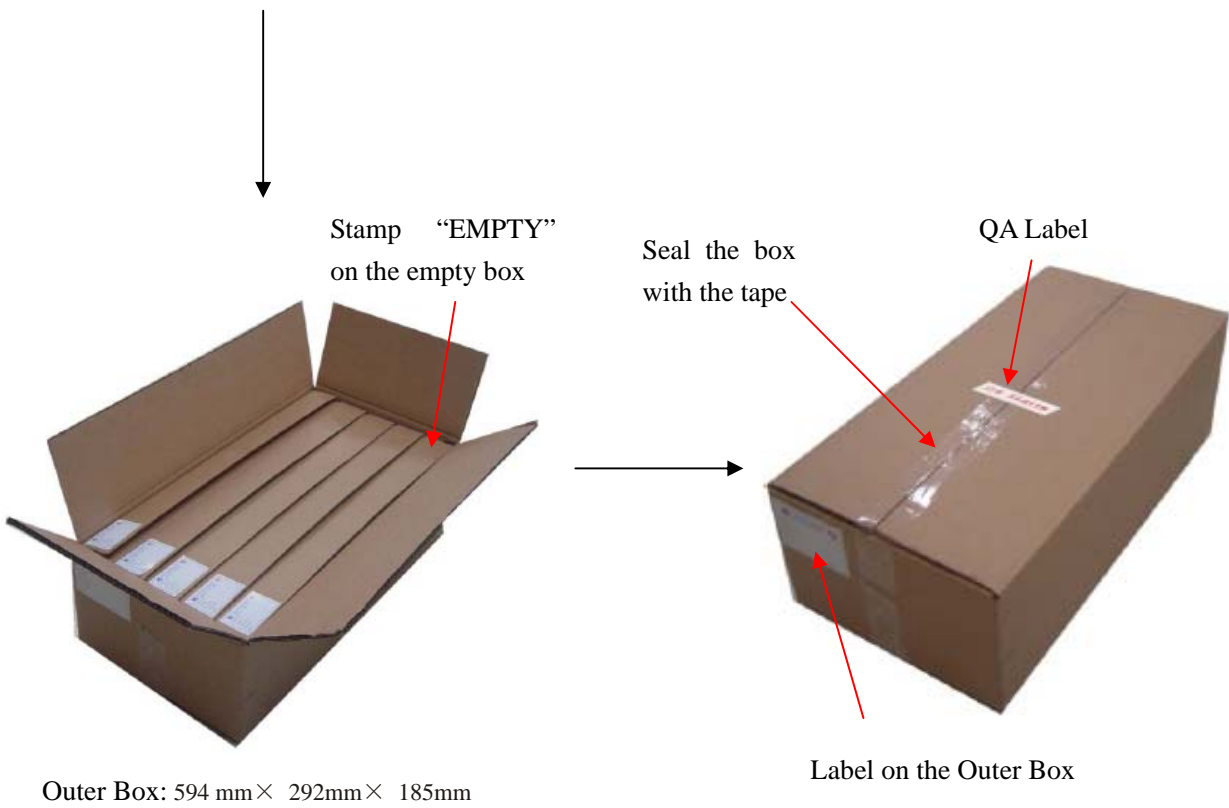

Common Packing: (5 inner boxes/carton)