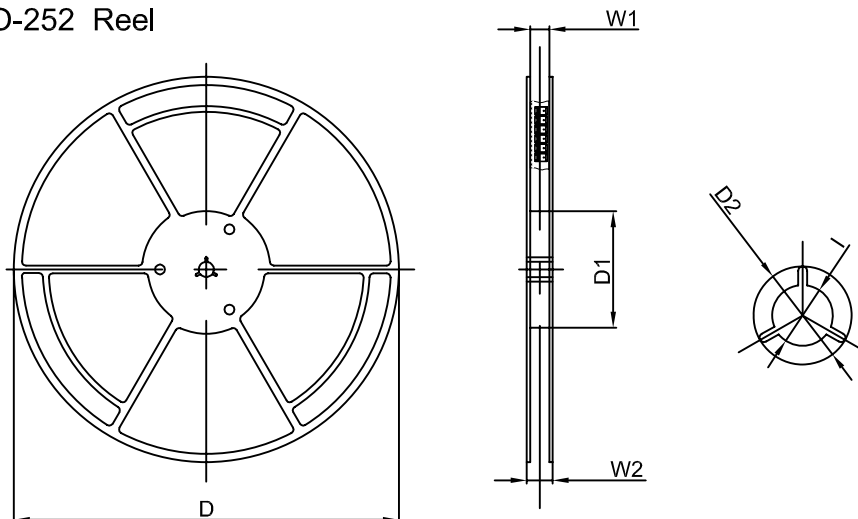

TO-252 Reel

Dimensions are in millimeter						
Reel Option	D	D1	D2	W1	W2	I
13"Dia	330.00	100.00	Ø21.00	16.40	21.00	Ø13.00
Tolerance	+/-2	+/-1	+/-1	+/-1	+/-1	+/-1

REEL	Reel Size	Box	Box Size(mm)	Carton	Carton Size(mm)	G.W.(kg)
2,500 pcs	13inch	2,500 pcs	340×336×29	25,000 pcs	353×346×365	14.04