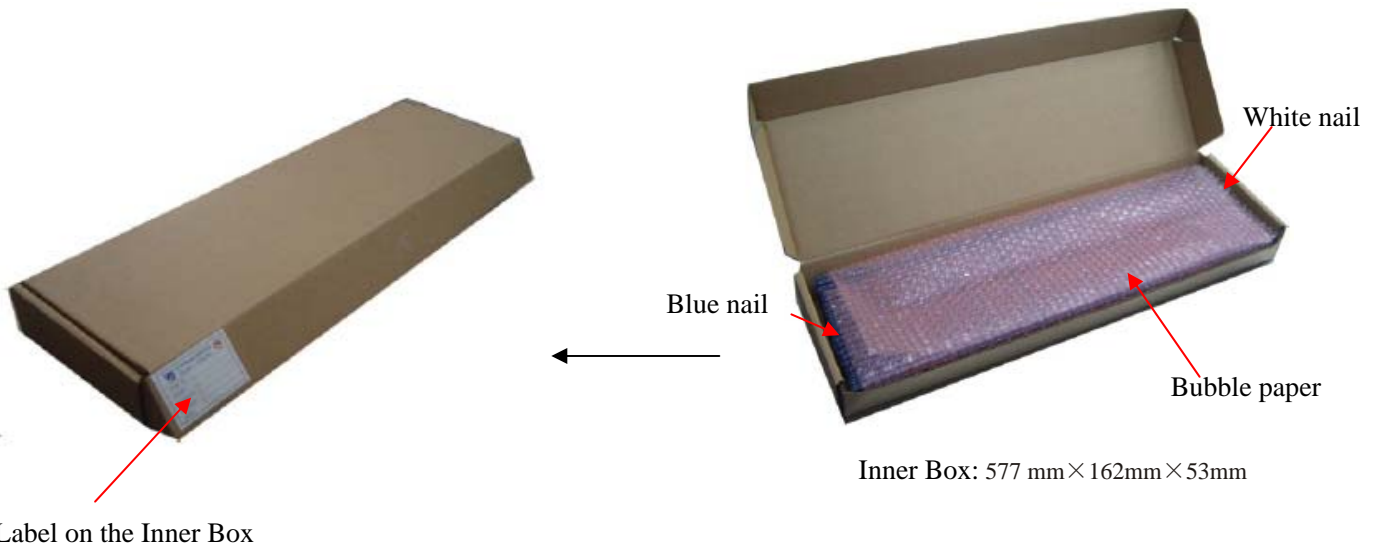

Common Packing: (5 inner boxes/carton)