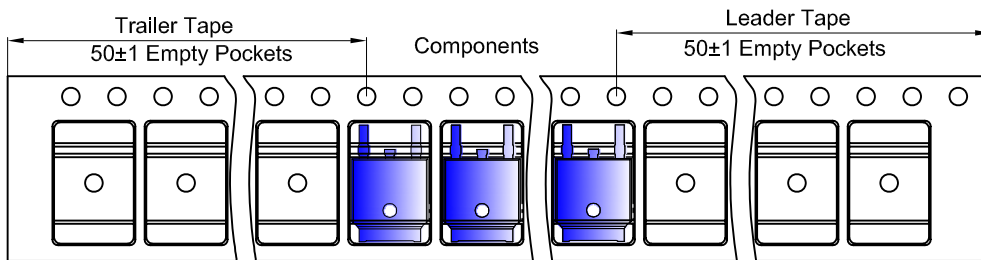

TO-252 Tape Leader and Trailer