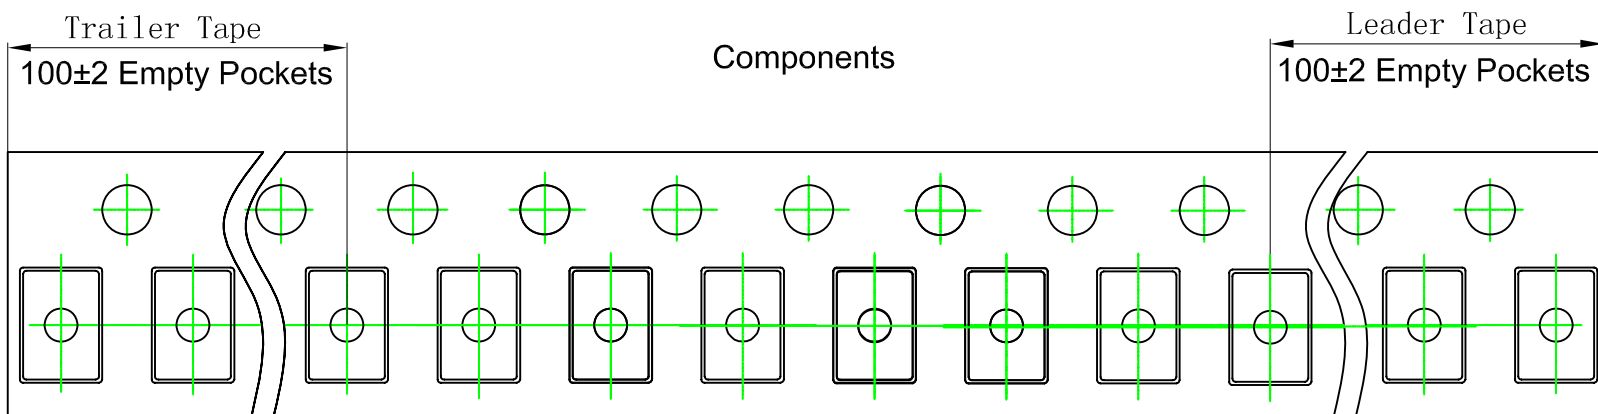

DFNWB3×2-8L Tape Leader and Trailer