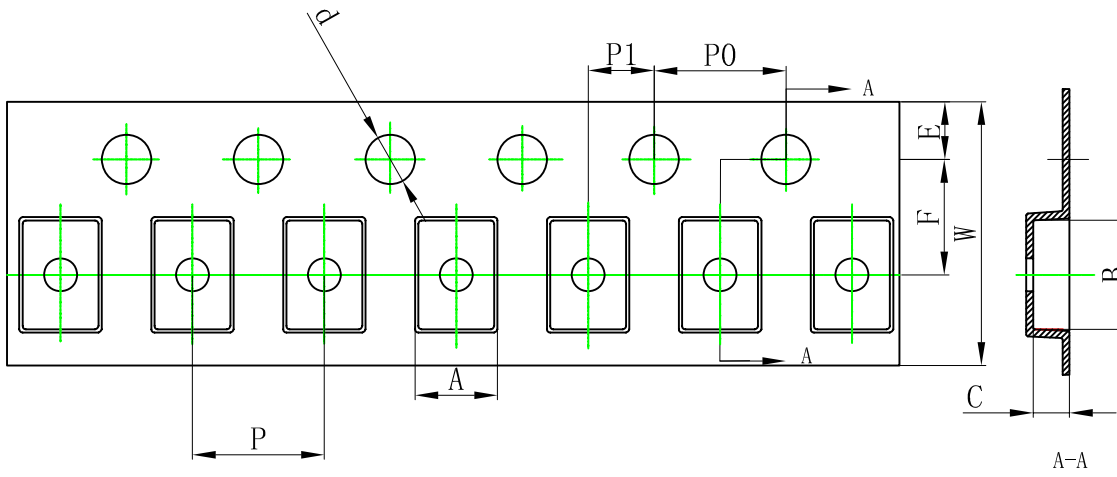

DFNWB3×2-8L Tape and reel

DFNWB3×2-8L Embossed Carrier Tape

Packaging Description:
DFNWB3×2-8L parts are shipped in tape. The carrier tape is made from a dissipative (carbon filled) polycarbonate resin. The cover tape is a multilayer film (Heat Activated Adhesive in nature) primarily composed of polyester film, adhesive layer, sealant, and anti-static sprayed agent. These reeled parts in standard option are shipped with 3,000 units per 7" or 17.8cm diameter reel. The reels are clear in color and is made of polystyrene plastic (anti-static coated).

Dimensions are in millimeter										
Pkg type	A	B	C	d	E	F	P0	P	P1	W
SOT-23	2.30	3.30	1.10	∅1.50	1.75	3.50	4.00	4.00	2.00	8.00
(Tolerance)	+/-0.05	+/-0.05	+/-0.05	+/-0.1	+/-0.1	+/-0.05	+/-0.1	+/-0.1	+/-0.05	+0.2/-0.1