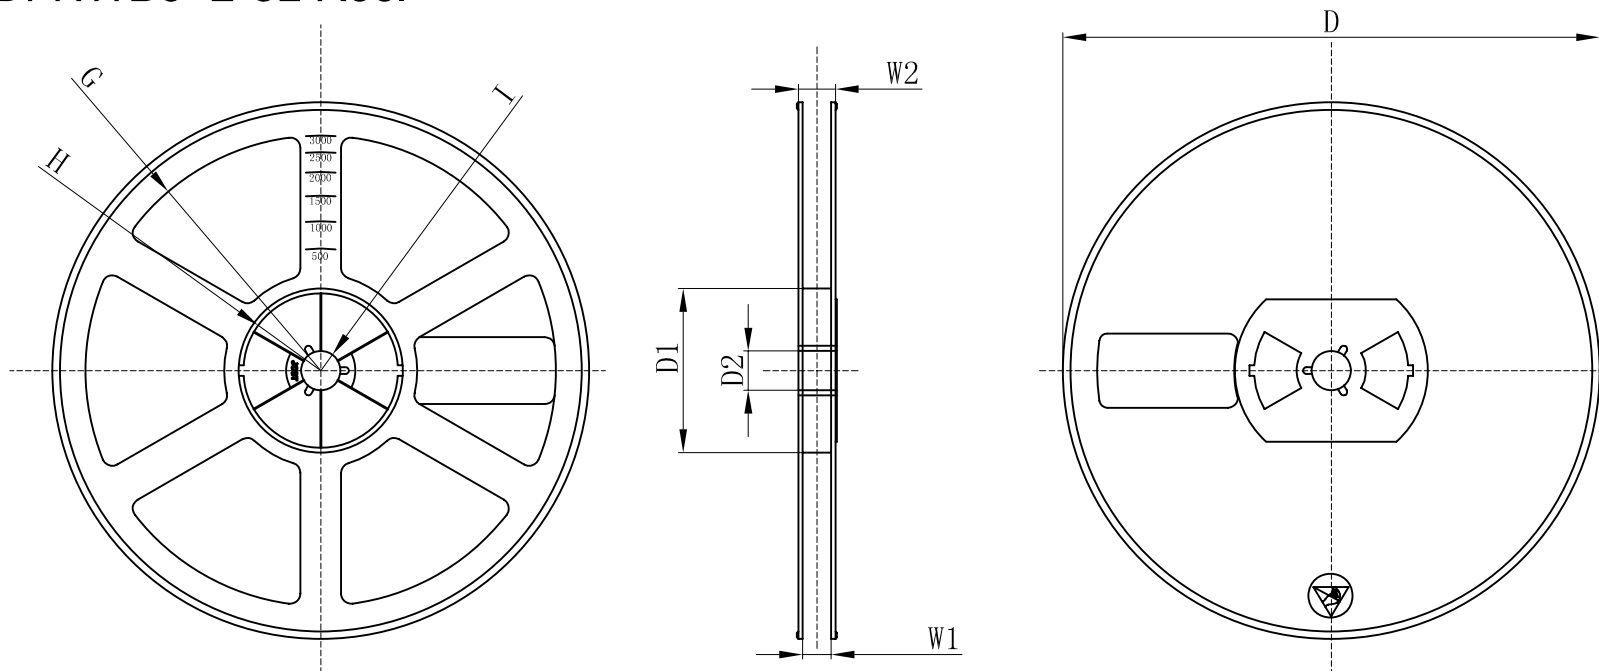

DFNWB3×2-8L Reel

Dimensions are in millimeter								
Reel Option	D	D1	D2	G	H	I	W1	W2
7"Dia	∅178.00	54.40	13.00	R78.00	R25.60	R6.50	9.50	12.30
Tolerance	+/-2	+/-1	+/-1	+/-1	+/-1	+/-1	+/-1	+/-1

REEL	Reel Size	Box	Box Size (mm)	Carton	Carton Size (mm)	G. W. (kg)
3000 pcs	7 inch	30,000 pcs	210×208×203	120,000 pcs	440×440×230