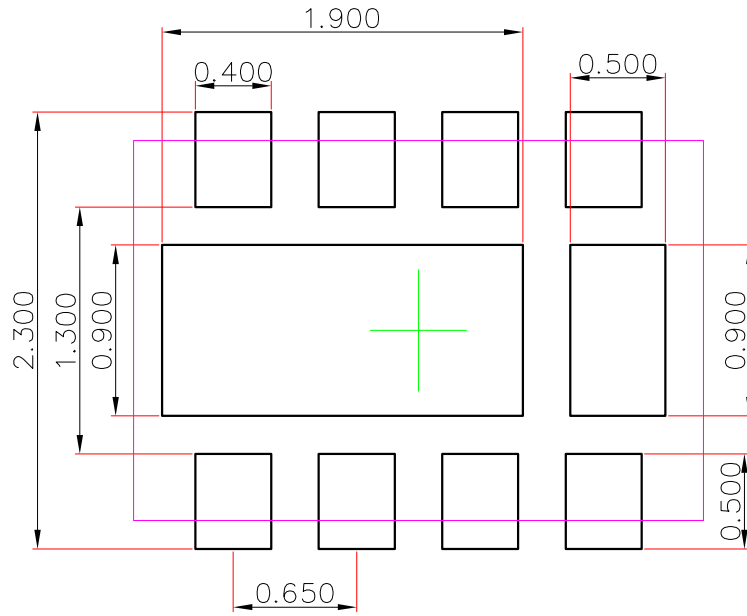

DFNWB3×2-8L-G (P0.65T0.75) PACKAGE OUTLINE DIMENSIONS

TOP VIEW  
[顶视图]

BOTTOM VIEW  
[背视图]

SIDE VIEW  
[侧视图]

Symbol	Dimensions In Millimeters		Dimensions In Inches	
	Min.	Max.	Min.	Max.
A	0.700	0.800	0.028	0.031
A1	0.000	0.050	0.000	0.002
A3	0.203REF.		0.008REF.	
D	2.900	3.100	0.114	0.122
E	1.900	2.100	0.075	0.083
D1	0.300	0.500	0.012	0.020
E1	0.700	0.900	0.028	0.035
D2	1.700	1.900	0.067	0.075
b	0.250	0.350	0.010	0.014
e	0.650TYP.		0.026TYP.	
k	0.200MIN.		0.008MIN.	
L	0.224	0.376	0.009	0.015

NOTES [备注]:

1. COMPOUND DIMENTION: 3×2; [塑封体尺寸: 3×2; ]
2. Unit:mm; [所有单位为mm; ]
3. GENERAL TOLERANCE ±0.05mm UNLESS OTHERWISE SPECIFIED; [未注公差 ±0.05mm; ]
4. THE LAYOUT IS JUST FOR REFERENCE. [该焊盘图仅作参考。]

Dimensions are in millimeter										
Pkg type	A	B	C	d	E	F	P0	P	P1	W
SOT-23	2.30	3.30	1.10	∅1.50	1.75	3.50	4.00	4.00	2.00	8.00
(Tolerance)	+/-0.05	+/-0.05	+/-0.05	+/-0.1	+/-0.1	+/-0.05	+/-0.1	+/-0.1	+/-0.05	+0.2/-0.1

## DFNWB3×2-8L Reel

Dimensions are in millimeter								
Reel Option	D	D1	D2	G	H	I	W1	W2
7"Dia	∅178.00	54.40	13.00	R78.00	R25.60	R6.50	9.50	12.30
Tolerance	+/-2	+/-1	+/-1	+/-1	+/-1	+/-1	+/-1	+/-1

REEL	Reel Size	Box	Box Size (mm)	Carton	Carton Size (mm)	G. W. (kg)
3000 pcs	7 inch	30,000 pcs	210×208×203	120,000 pcs	440×440×230	