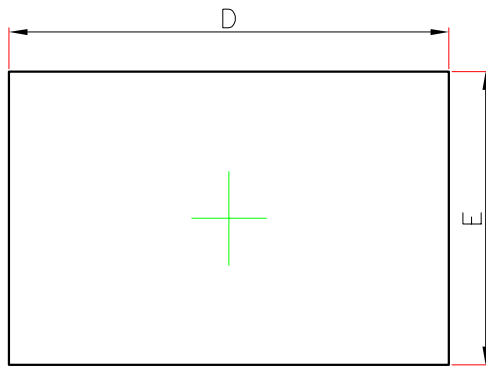

DFNWB3×2-8L-G (P0.65T0.75) PACKAGE OUTLINE DIMENSIONS

TOP VIEW  
[顶视图]

BOTTOM VIEW  
[背视图]

SIDE VIEW  
[侧视图]

Symbol	Dimensions In Millimeters		Dimensions In Inches	
	Min.	Max.	Min.	Max.
A	0.700	0.800	0.028	0.031
A1	0.000	0.050	0.000	0.002
A3	0.203REF.		0.008REF.	
D	2.900	3.100	0.114	0.122
E	1.900	2.100	0.075	0.083
D1	0.300	0.500	0.012	0.020
E1	0.700	0.900	0.028	0.035
D2	1.700	1.900	0.067	0.075
b	0.250	0.350	0.010	0.014
e	0.650TYP.		0.026TYP.	
k	0.200MIN.		0.008MIN.	
L	0.224	0.376	0.009	0.015

NOTES [备注]:

1. COMPOUND DIMENTION: 3×2; [塑封体尺寸: 3×2; ]
2. Unit:mm; [所有单位为mm; ]
3. GENERAL TOLERANCE ±0.05mm UNLESS OTHERWISE SPECIFIED; [未注公差 ±0.05mm; ]
4. THE LAYOUT IS JUST FOR REFERENCE. [该焊盘图仅作参考。]

## DFNWB3×2-8L Reel

Dimensions are in millimeter								
Reel Option	D	D1	D2	G	H	I	W1	W2
7"Dia	∅178.00	54.40	13.00	R78.00	R25.60	R6.50	9.50	12.30
Tolerance	+/-2	+/-1	+/-1	+/-1	+/-1	+/-1	+/-1	+/-1

REEL	Reel Size	Box	Box Size (mm)	Carton	Carton Size (mm)	G. W. (kg)
3000 pcs	7 inch	30,000 pcs	210×208×203	120,000 pcs	440×440×230	