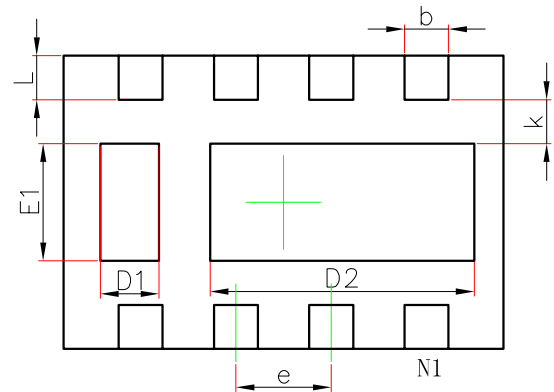

DFNWB3×2-8L-G (P0.65T0.75) PACKAGE OUTLINE DIMENSIONS

TOP VIEW  
[顶视图]

BOTTOM VIEW  
[背视图]

SIDE VIEW  
[侧视图]

Symbol	Dimensions In Millimeters		Dimensions In Inches	
	Min.	Max.	Min.	Max.
A	0.700	0.800	0.028	0.031
A1	0.000	0.050	0.000	0.002
A3	0.203REF.		0.008REF.	
D	2.900	3.100	0.114	0.122
E	1.900	2.100	0.075	0.083
D1	0.300	0.500	0.012	0.020
E1	0.700	0.900	0.028	0.035
D2	1.700	1.900	0.067	0.075
b	0.250	0.350	0.010	0.014
e	0.650TYP.		0.026TYP.	
k	0.200MIN.		0.008MIN.	
L	0.224	0.376	0.009	0.015

NOTES [备注]:

1. COMPOUND DIMENTION: 3×2; [塑封体尺寸: 3×2; ]
2. Unit:mm; [所有单位为mm; ]
3. GENERAL TOLERANCE ±0.05mm UNLESS OTHERWISE SPECIFIED; [未注公差 ±0.05mm; ]
4. THE LAYOUT IS JUST FOR REFERENCE. [该焊盘图仅作参考。]

Dimensions are in millimeter										
Pkg type	A	B	C	d	E	F	P0	P	P1	W
SOT-23	2.30	3.30	1.10	∅1.50	1.75	3.50	4.00	4.00	2.00	8.00
(Tolerance)	+/-0.05	+/-0.05	+/-0.05	+/-0.1	+/-0.1	+/-0.05	+/-0.1	+/-0.1	+/-0.05	+0.2/-0.1

## DFNWB3×2-8L Reel

Dimensions are in millimeter								
Reel Option	D	D1	D2	G	H	I	W1	W2
7"Dia	∅178.00	54.40	13.00	R78.00	R25.60	R6.50	9.50	12.30
Tolerance	+/-2	+/-1	+/-1	+/-1	+/-1	+/-1	+/-1	+/-1

REEL	Reel Size	Box	Box Size (mm)	Carton	Carton Size (mm)	G. W. (kg)
3000 pcs	7 inch	30,000 pcs	210×208×203	120,000 pcs	440×440×230	