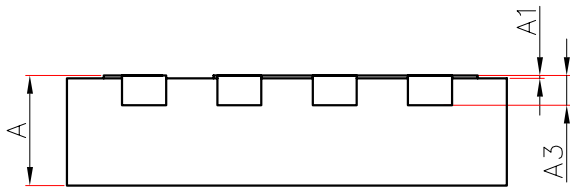

DFNWB3×2-8L-G (P0.65T0.75) PACKAGE OUTLINE DIMENSIONS

TOP VIEW  
[顶视图]

BOTTOM VIEW  
[背视图]

SIDE VIEW  
[侧视图]

Symbol	Dimensions In Millimeters		Dimensions In Inches	
	Min.	Max.	Min.	Max.
A	0.700	0.800	0.028	0.031
A1	0.000	0.050	0.000	0.002
A3	0.203REF.		0.008REF.	
D	2.900	3.100	0.114	0.122
E	1.900	2.100	0.075	0.083
D1	0.300	0.500	0.012	0.020
E1	0.700	0.900	0.028	0.035
D2	1.700	1.900	0.067	0.075
b	0.250	0.350	0.010	0.014
e	0.650TYP.		0.026TYP.	
k	0.200MIN.		0.008MIN.	
L	0.224	0.376	0.009	0.015

NOTES [备注]:

1. COMPOUND DIMENTION: 3×2; [塑封体尺寸: 3×2; ]
2. Unit:mm; [所有单位为mm; ]
3. GENERAL TOLERANCE ±0.05mm UNLESS OTHERWISE SPECIFIED; [未注公差 ±0.05mm; ]
4. THE LAYOUT IS JUST FOR REFERENCE. [该焊盘图仅作参考。]

Dimensions are in millimeter										
Pkg type	A	B	C	d	E	F	P0	P	P1	W
SOT-23	2.30	3.30	1.10	∅1.50	1.75	3.50	4.00	4.00	2.00	8.00
(Tolerance)	+/-0.05	+/-0.05	+/-0.05	+/-0.1	+/-0.1	+/-0.05	+/-0.1	+/-0.1	+/-0.05	+0.2/-0.1

## DFNWB3×2-8L Reel

Dimensions are in millimeter								
Reel Option	D	D1	D2	G	H	I	W1	W2
7"Dia	∅178.00	54.40	13.00	R78.00	R25.60	R6.50	9.50	12.30
Tolerance	+/-2	+/-1	+/-1	+/-1	+/-1	+/-1	+/-1	+/-1

REEL	Reel Size	Box	Box Size (mm)	Carton	Carton Size (mm)	G. W. (kg)
3000 pcs	7 inch	30,000 pcs	210×208×203	120,000 pcs	440×440×230	