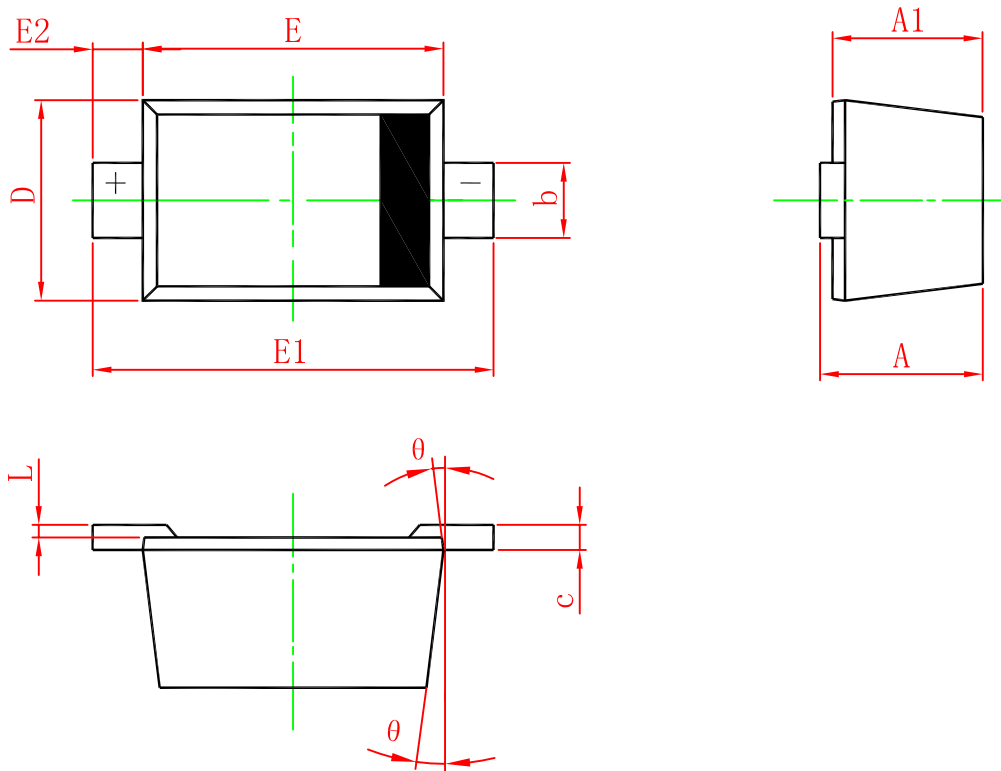

SOD-523 PACKAGE OUTLINE DIMENSIONS

Symbol	Dimensions In Millimeters		Dimensions In Inches	
	Min	Max	Min	Max
A	0.510	0.770	0.020	0.031
A1	0.500	0.700	0.020	0.028
b	0.250	0.350	0.010	0.014
c	0.080	0.150	0.003	0.006
D	0.750	0.850	0.030	0.033
E	1.100	1.300	0.043	0.051
E1	1.500	1.700	0.059	0.067
E2	0.200 REF		0.008 REF	
L	0.010	0.070	0.001	0.003
θ	7° REF		7° REF	

中心距：1.42
 脚宽：0.20
 焊盘宽：0.60
 脚长：0.30
 焊盘长：0.70

技术要求

1. 塑封体尺寸1.20×0.80；
2. 未注公差为：±0.05；
3. 所有单位为：mm。

媒体编号

镀涂

旧底图总号

SOD-523
焊盘

底图总号

SOD-523 Embossed Carrier Tape

Packaging Description:
SOD-523 parts are shipped in tape. The carrier tape is made from a dissipative (carbon filled) polycarbonate resin. The cover tape is a multilayer film (Heat Activated Adhesive in nature) primarily composed of polyester film, adhesive layer, sealant, and anti-static sprayed agent. These reeled parts in standard option are shipped with 8,000 units per 7" or 17.8cm diameter reel. The reels are clear in color and is made of polystyrene plastic (anti-static coated).

SOD-523 Tape Leader and Trailer

SOD-523 Reel

Dimensions are in millimeter

Reel Option	D	D1	D2	G	H	I	W1	W2
7" Dia	∅178.00	54.40	13.00	R78.00	R25.60	R6.50	9.50	12.30
Tolerance	+/-2	+/-1	+/-1	+/-1	+/-1	+/-1	+/-1	+/-1