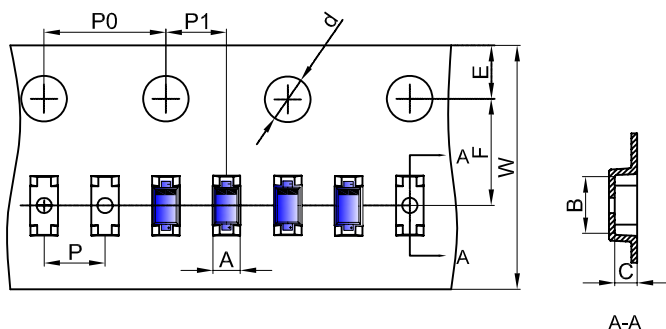

中心距：1.42
 脚宽：0.20
 焊盘宽：0.60
 脚长：0.30
 焊盘长：0.70

技术要求

1. 塑封体尺寸1.20×0.80；
2. 未注公差为：±0.05；
3. 所有单位为：mm。

媒体编号

镀涂

旧底图总号

SOD-523
焊盘

底图总号

SOD-523 Embossed Carrier Tape

Packaging Description:
SOD-523 parts are shipped in tape. The carrier tape is made from a dissipative (carbon filled) polycarbonate resin. The cover tape is a multilayer film (Heat Activated Adhesive in nature) primarily composed of polyester film, adhesive layer, sealant, and anti-static sprayed agent. These reeled parts in standard option are shipped with 8,000 units per 7" or 17.8cm diameter reel. The reels are clear in color and is made of polystyrene plastic (anti-static coated).