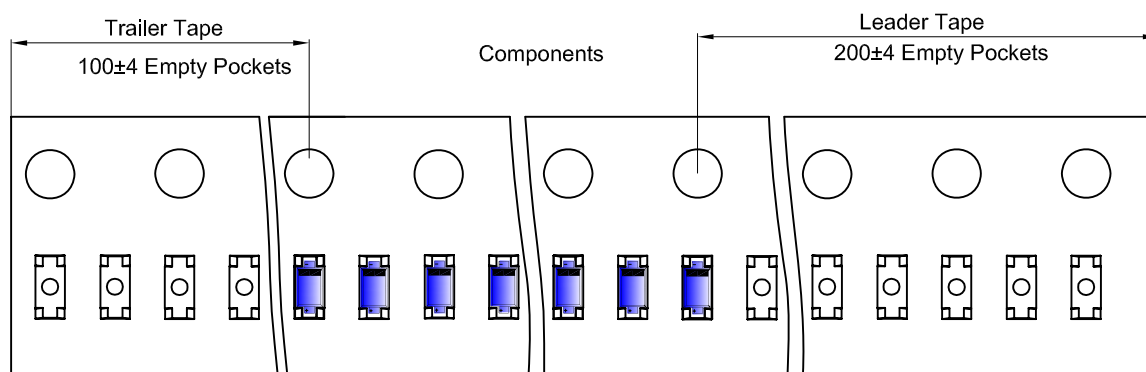

SOD-523 Tape Leader and Trailer