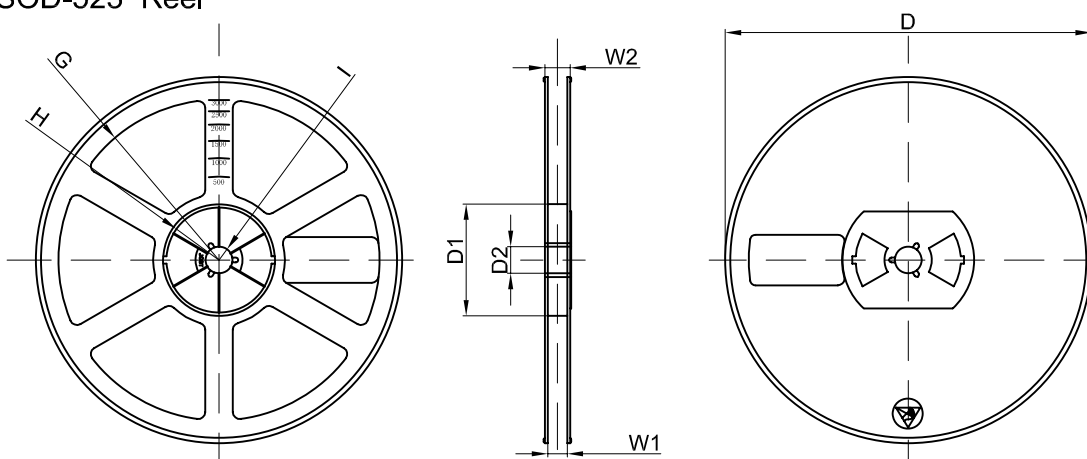

SOD-523 PACKAGE OUTLINE DIMENSIONS

Symbol	Dimensions In Millimeters		Dimensions In Inches	
	Min	Max	Min	Max
A	0.510	0.770	0.020	0.031
A1	0.500	0.700	0.020	0.028
b	0.250	0.350	0.010	0.014
c	0.080	0.150	0.003	0.006
D	0.750	0.850	0.030	0.033
E	1.100	1.300	0.043	0.051
E1	1.500	1.700	0.059	0.067
E2	0.200 REF		0.008 REF	
L	0.010	0.070	0.001	0.003
θ	7° REF		7° REF	

中心距：1.42
 脚宽：0.20
 焊盘宽：0.60
 脚长：0.30
 焊盘长：0.70

技术要求

1. 塑封体尺寸1.20×0.80；
2. 未注公差为：±0.05；
3. 所有单位为：mm。

媒体编号

镀涂

旧底图总号

SOD-523
焊盘

底图总号

SOD-523 Embossed Carrier Tape

Packaging Description:
SOD-523 parts are shipped in tape. The carrier tape is made from a dissipative (carbon filled) polycarbonate resin. The cover tape is a multilayer film (Heat Activated Adhesive in nature) primarily composed of polyester film, adhesive layer, sealant, and anti-static sprayed agent. These reeled parts in standard option are shipped with 8,000 units per 7" or 17.8cm diameter reel. The reels are clear in color and is made of polystyrene plastic (anti-static coated).

SOD-523 Tape Leader and Trailer

SOD-523 Reel

Dimensions are in millimeter

Reel Option	D	D1	D2	G	H	I	W1	W2
7" Dia	∅178.00	54.40	13.00	R78.00	R25.60	R6.50	9.50	12.30
Tolerance	+/-2	+/-1	+/-1	+/-1	+/-1	+/-1	+/-1	+/-1