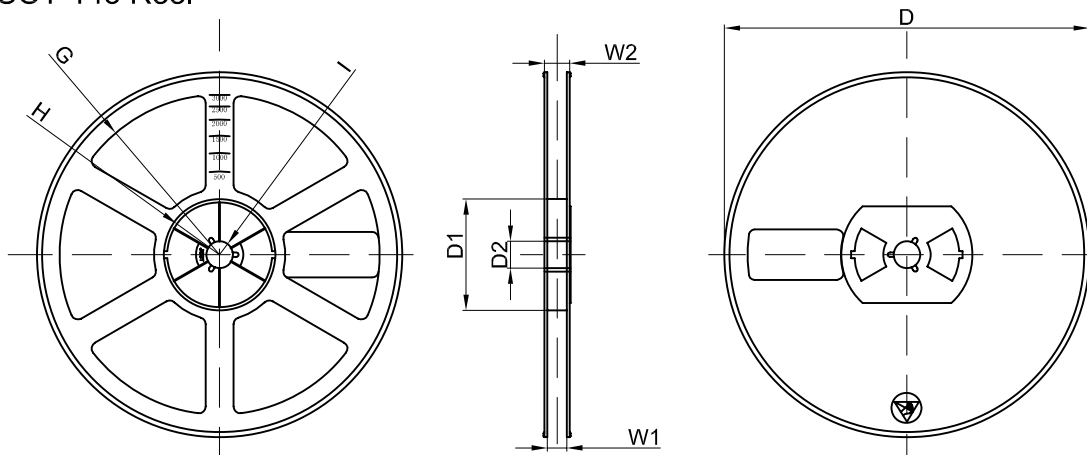

SOT-143 Reel

Dimensions are in millimeter

Reel Option	D	D1	D2	G	H	I	W1	W2
7" Dia	Ø178.00	54.40	13.00	R78.00	R25.60	R6.50	9.50	12.30
Tolerance	+/-2	+/-1	+/-1	+/-1	+/-1	+/-1	+/-1	+/-1

REEL	Reel Size	Box	Box Size(mm)	Carton	Carton Size(mm)	G.W.(kg)
3000 pcs	7 inch	45,000 pcs	203×203×195	180,000 pcs	438×438×220