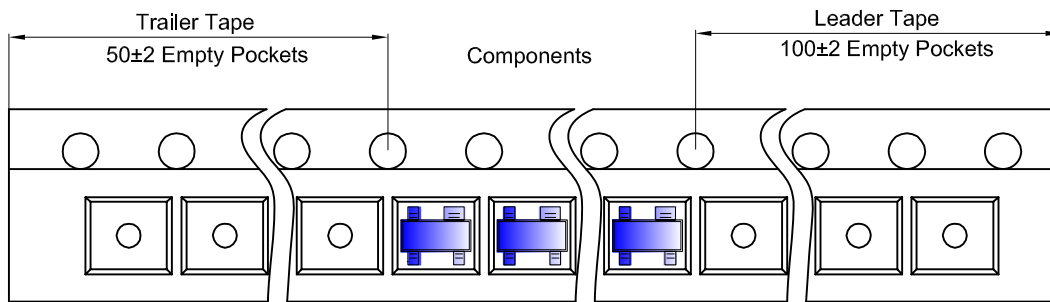

SOT-143 Tape Leader and Trailer